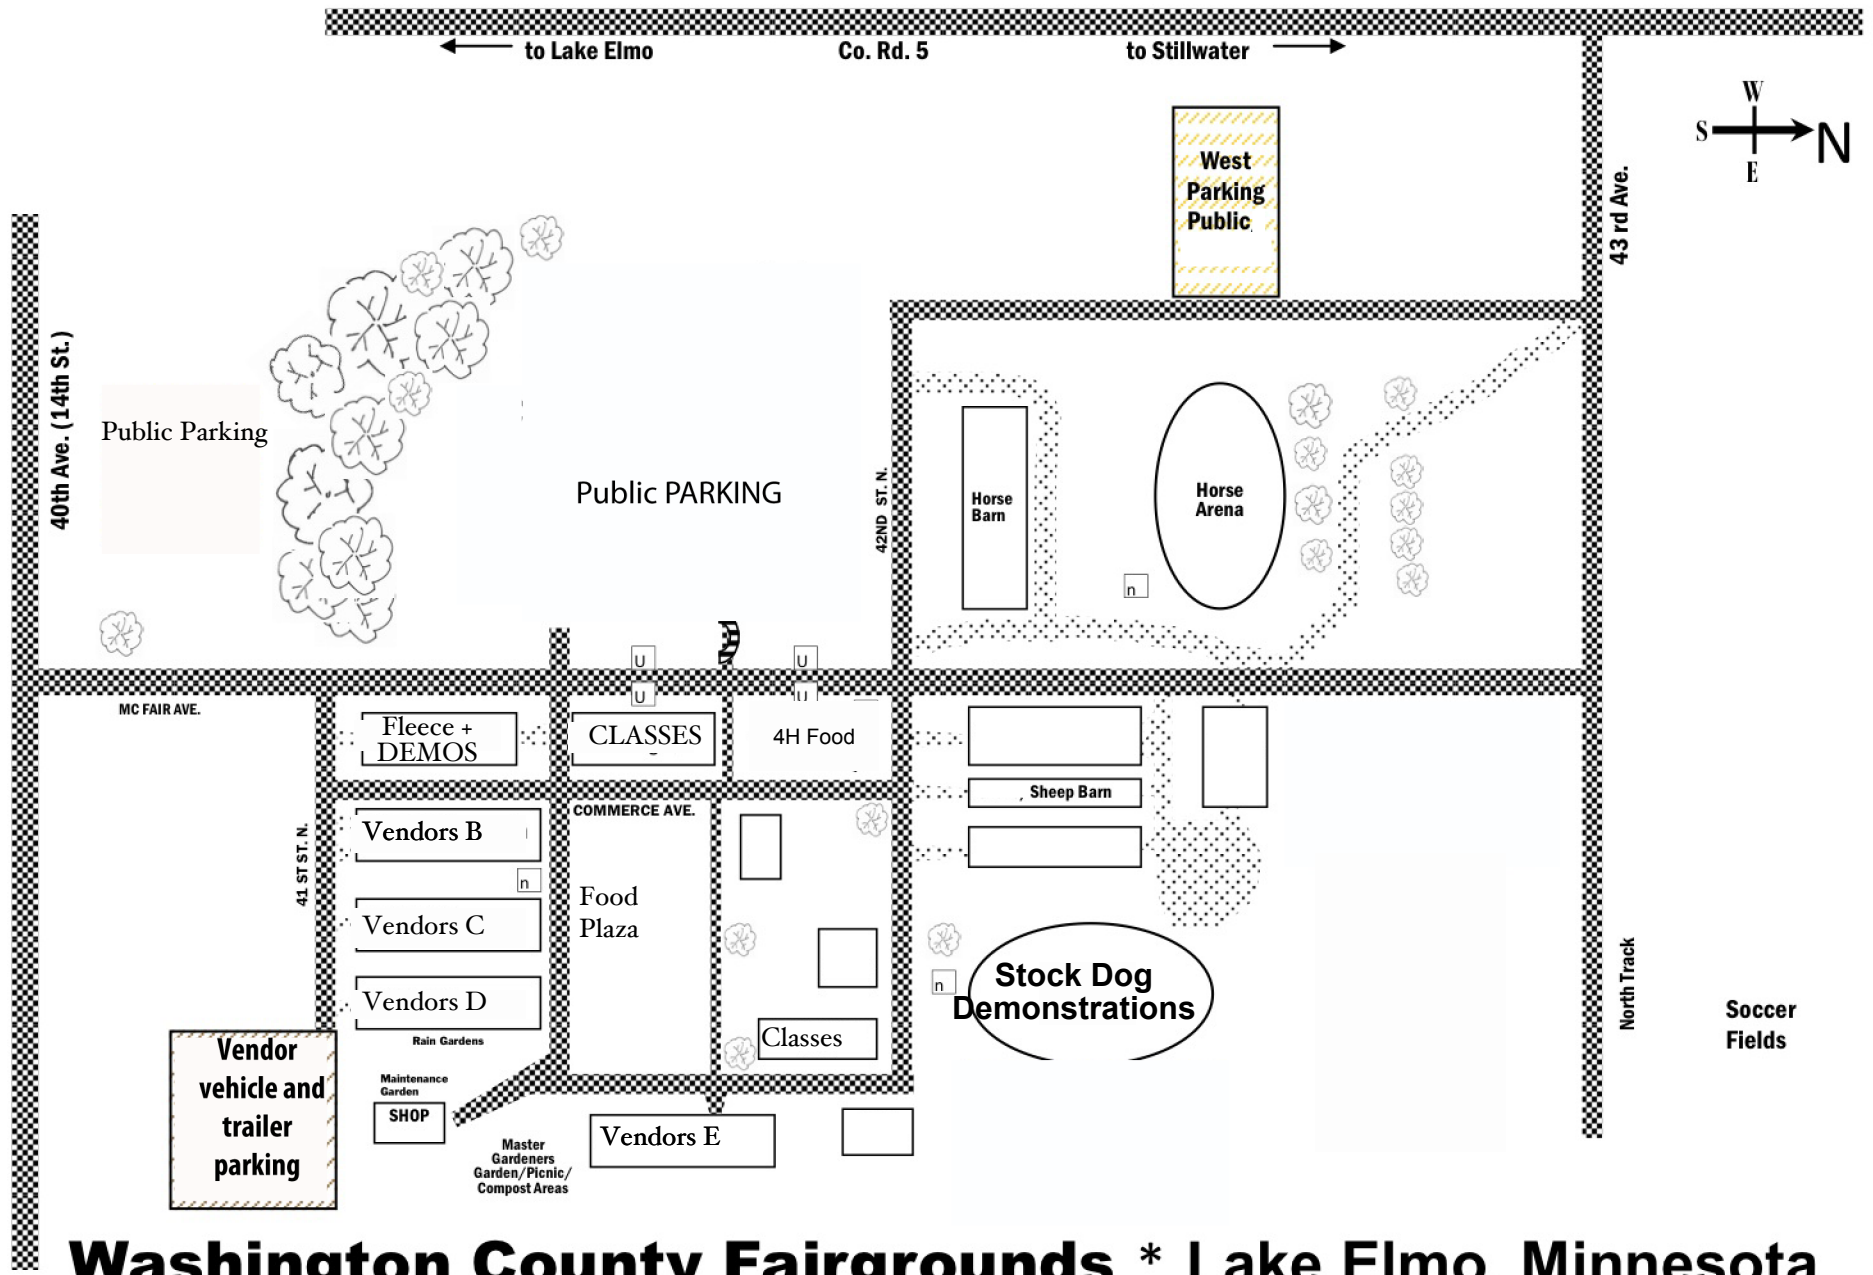

The combined state & county sales tax rate for Lake Elmo, MN is 7.38%

Washington County Fairgrounds * Lake Elmo, Minnesota